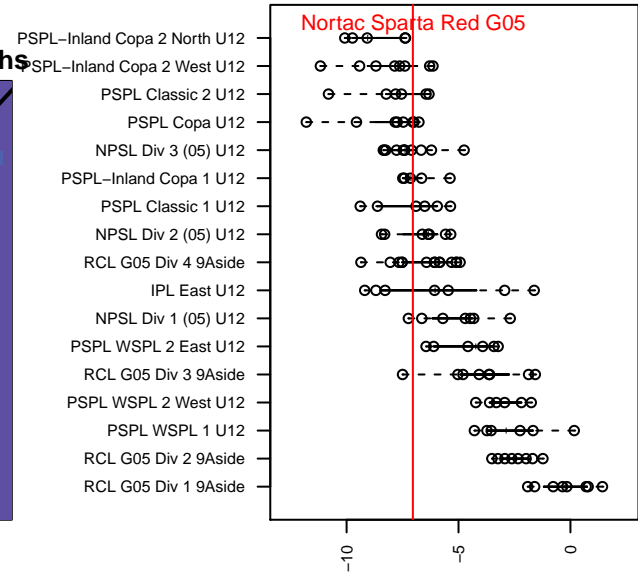

# Nortac Sparta Red G05

FC Tacoma  
 Tacoma, WA  
 G05 total strength=493  
 attack=0.48 defense=0.25  
 fall league = PSPL Copa U12  
 spr league = Spr PSPL Copa U12

alt names used:  
 NorTac 05 Sinykin  
 Nortac Sparta G05  
 NORTAC SPARTA G05 Red  
 NORTAC SPARTA G05 Red

Venues played:  
 2016 KITG GU12 Red  
 2016 Xtreme Cup GU12 Silver  
 2016 PSPL Copa U12  
 2016 Spr PSPL Copa U12

**Nortac Sparta Red G05**  
 Dots are actual minus expected GF (blue circles) and GA (red triangles).  
 Blue line is smoothed change in attack strength. Red is smoothed change in defense strength.

**attack and defense variance (black dot)  
relative to other teams  
and top 10 in region**

**attack and defense rating  
relative to others at age  
and all opponents in last 13 months**

**Performance relative to 13 month average**